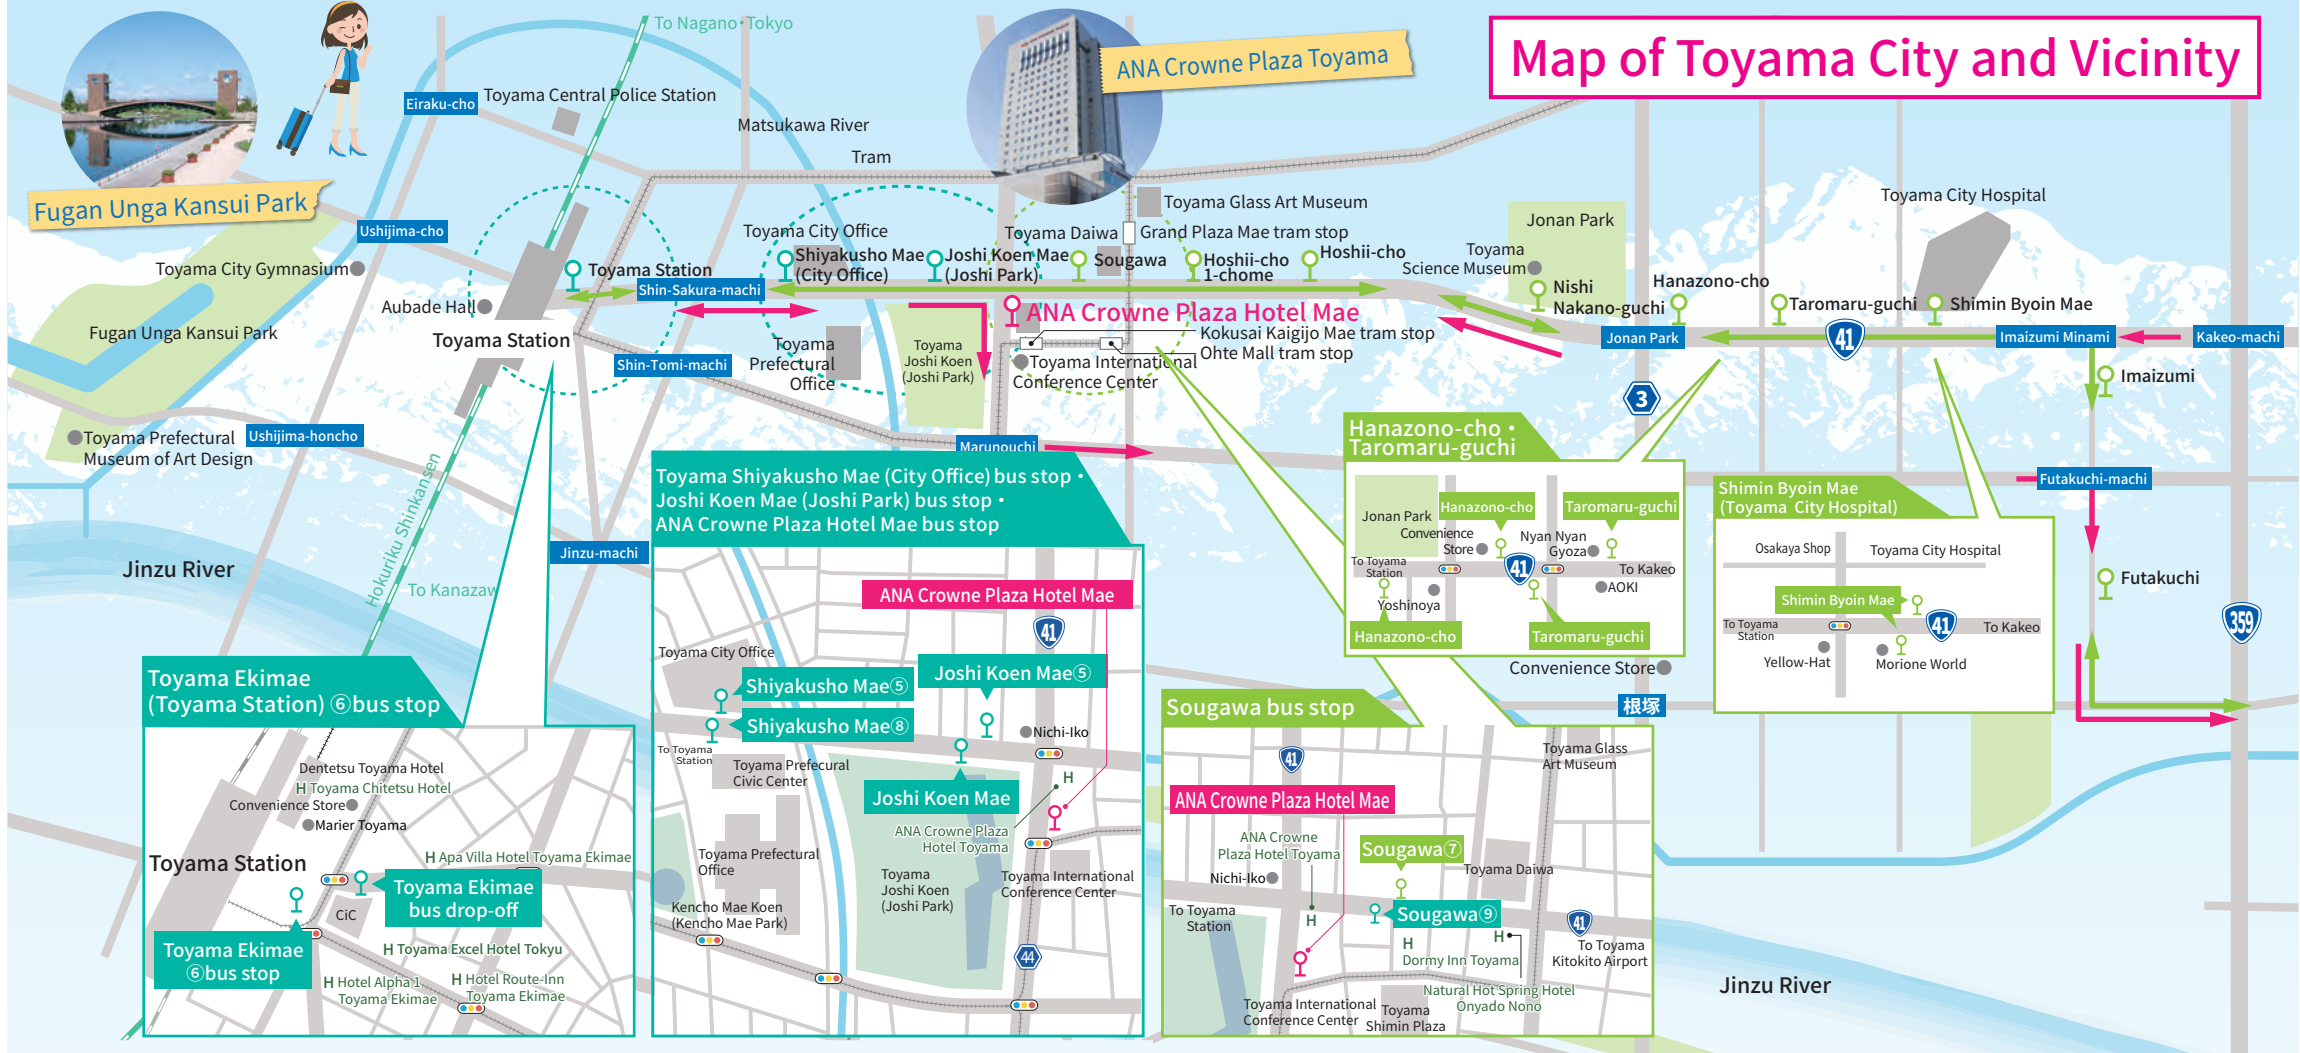

Map of Toyama City and Vicinity

Buses operating between the airport and Toyama Station run according to the flight schedule!

Airport Bus Route Map

Map Symbol

- ...Airport Express Bus Route
- ...Local Bus Route
- ...Both airport express bus and local bus stop.
- ...Airport express bus stop only.
- ...Local bus stop only.

Get the bus
←timetable here.

AIRPORT EXPRESS BUS

LOCAL BUS
(Route 36)

Bus Company/Toyama Chiho Railway Phone:076-432-3456
One way fare: 410yen

For more information about the maps, please contact the Toyama Airport International Flight Promotion Council & the Toyama Airport Development Committee. (Toyama Prefectural Office) Phone: 076-444-4039

Buses operating between the airport and Toyama Station run according to the flight schedule!

Airport Bus Route Map

Bus Company/Toyama Chiho Railway Phone.076-432-3456

One way fare : 410yen

For more information about the maps, please contact the Toyama Airport International Flight Promotion Council & the Toyama Airport Development Committee. (Toyama Prefectural Office) Phone: 076-444-4039

AIRPORT EXPRESS BUS

LOCAL BUS
(Route 36)

Airport Vicinity Map

Get the bus
← timetable here.