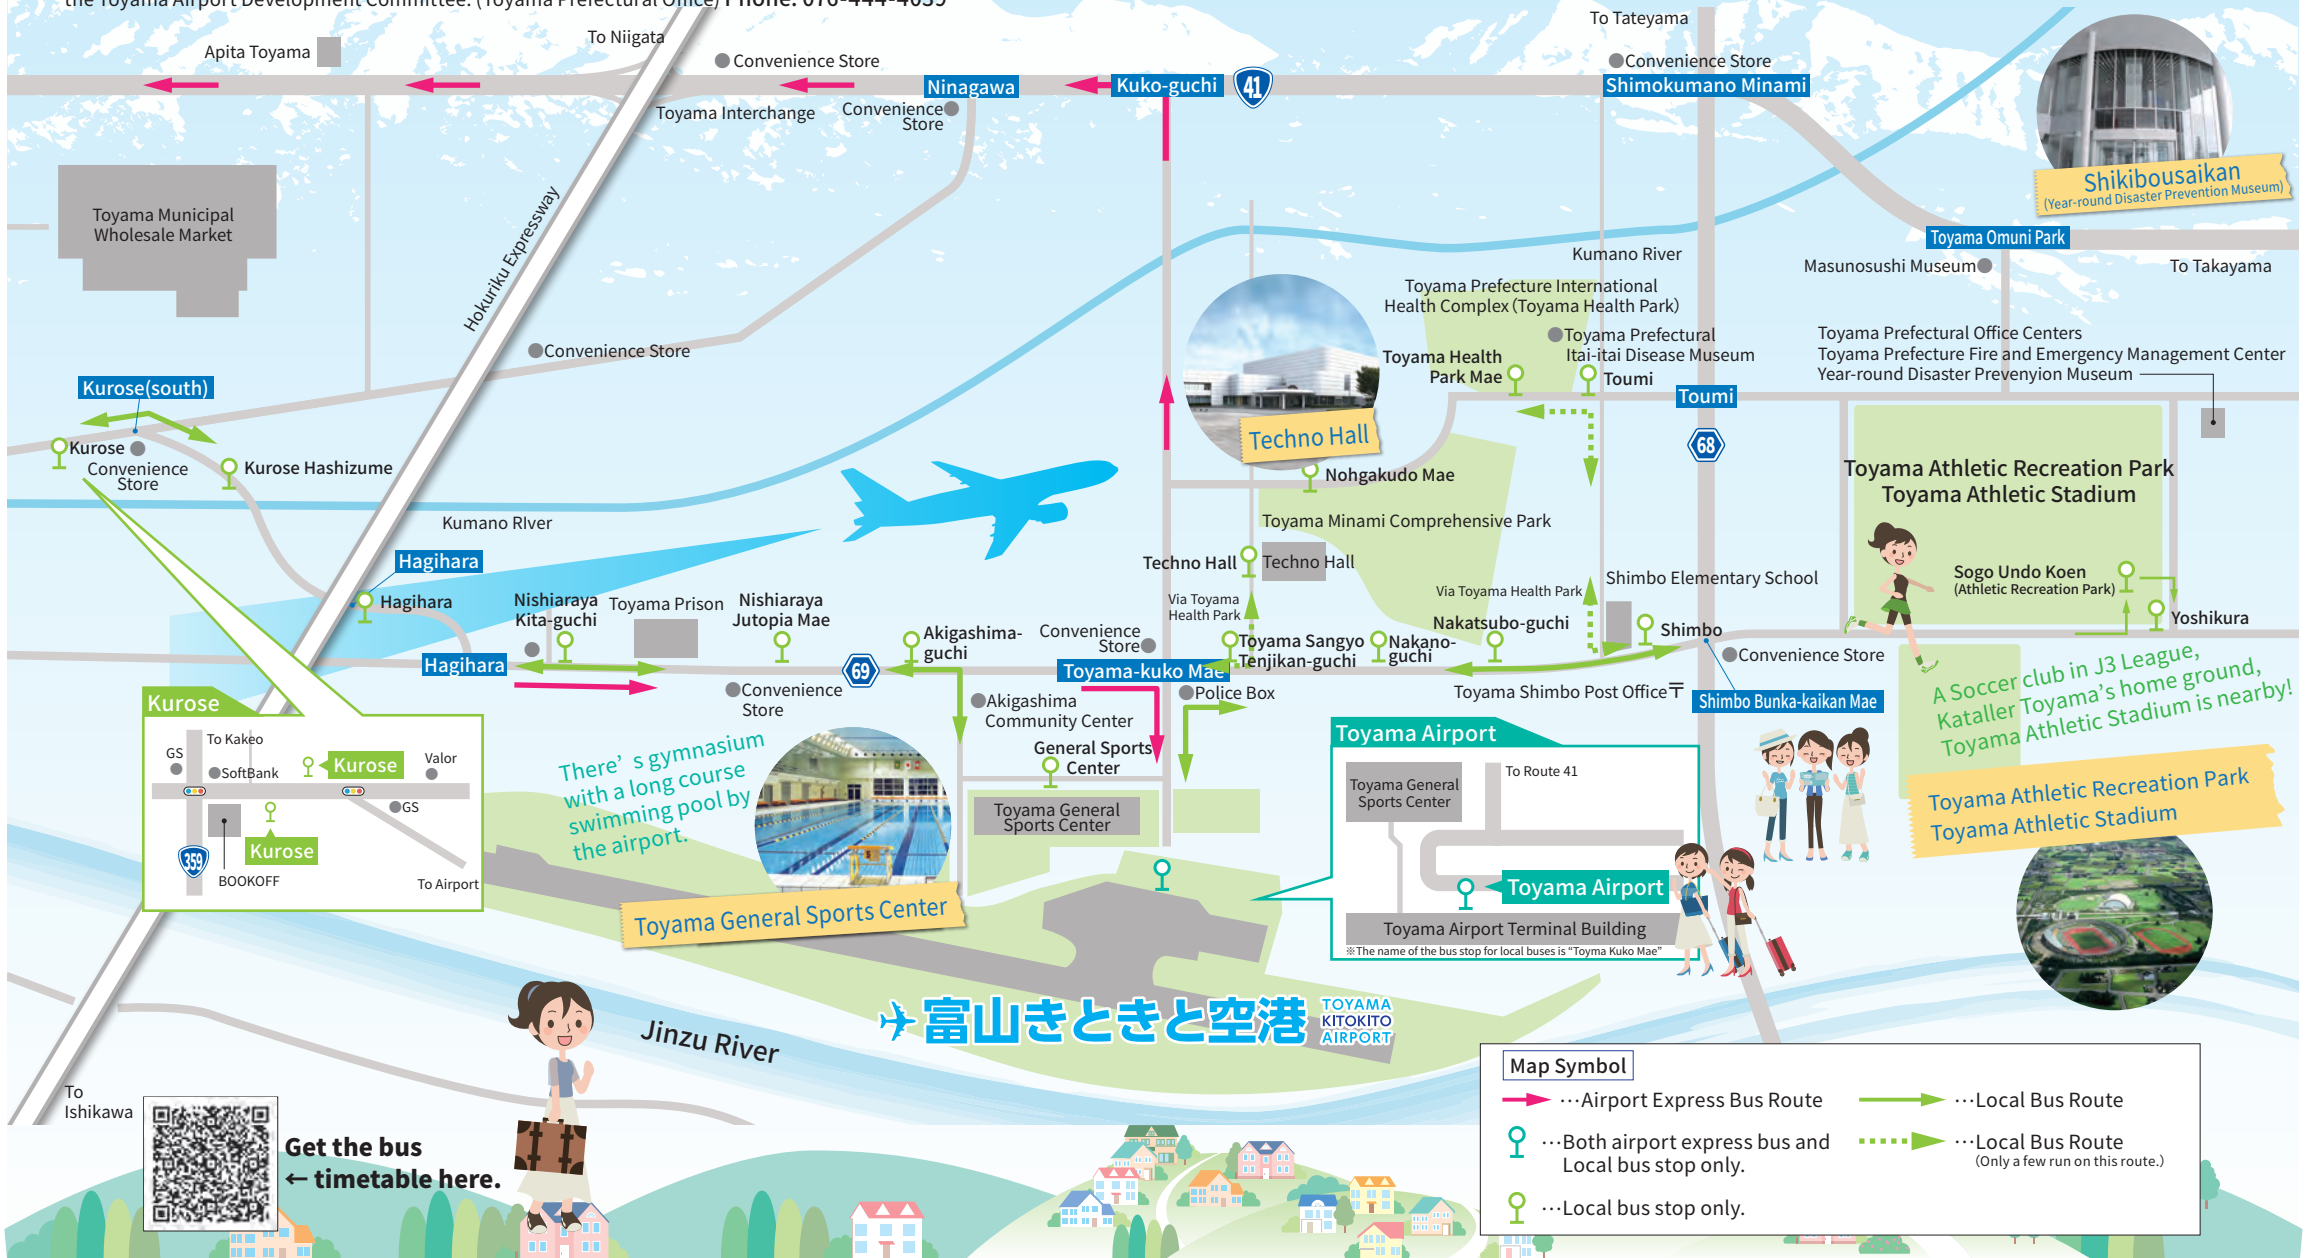

Map of Toyama City and Vicinity

Buses operating between the airport and Toyama Station run according to the flight schedule!

Airport Bus Route Map

Map Symbol

- ...Airport Express Bus Route
- ...Local Bus Route
- ...Both airport express bus and local bus stop.
- ...Airport express bus stop only.
- ...Local bus stop only.

Get the bus
←timetable here.

AIRPORT EXPRESS BUS

LOCAL BUS
(Route 36)

Bus Company/Toyama Chiho Railway Phone:076-432-3456
One way fare: 410yen

For more information about the maps, please contact the Toyama Airport International Flight Promotion Council & the Toyama Airport Development Committee. (Toyama Prefectural Office) Phone: 076-444-4039

Buses operating between the airport and Toyama Station run according to the flight schedule!

Airport Bus Route Map

Bus Company/Toyama Chiho Railway Phone.076-432-3456

One way fare : 410yen

For more information about the maps, please contact the Toyama Airport International Flight Promotion Council & the Toyama Airport Development Committee. (Toyama Prefectural Office) Phone: 076-444-4039

AIRPORT EXPRESS BUS

LOCAL BUS
(Route 36)

Airport Vicinity Map

Get the bus
← timetable here.